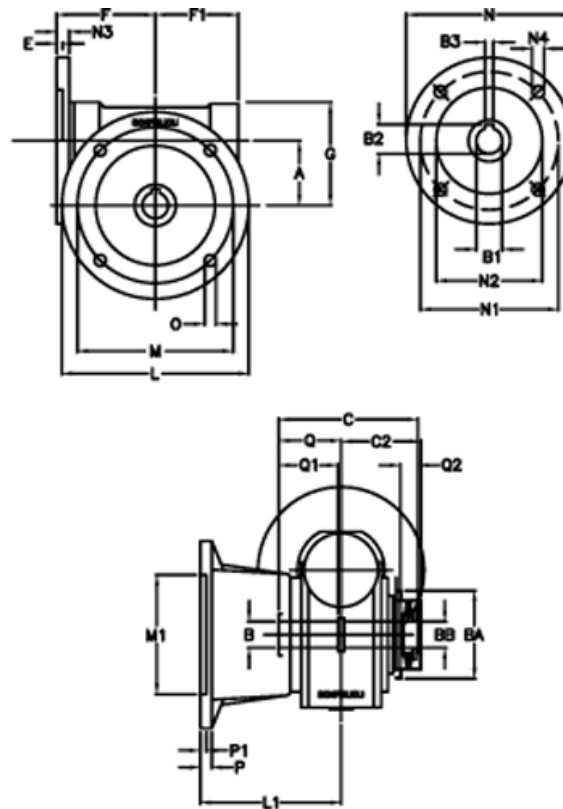

Article number: 390204402062216

Description: Worm Gear with Torque Limiter
VF 44-L1-FA-20-P63B5

Measures

a = 44.6	C2 = 48	m = 87	P = 9
B = 18	Description = VF 44FA-xx-63B5	M1 = 60	P1 = 7
B1 E7 = 11	E = 2	N = 140	Q = 32.0
B2 = 12.8	F = 65	N1 = 115	Q1 = 32
B3 H9 = 4	F1 = 54	N2 = 95	Q2 = 12
BA = 40	g = 71	N3 = 10.5	
BB H7 = 11	L = 110	N4 = 9.5	
C = 79	L1 = 90	O = 8.5	